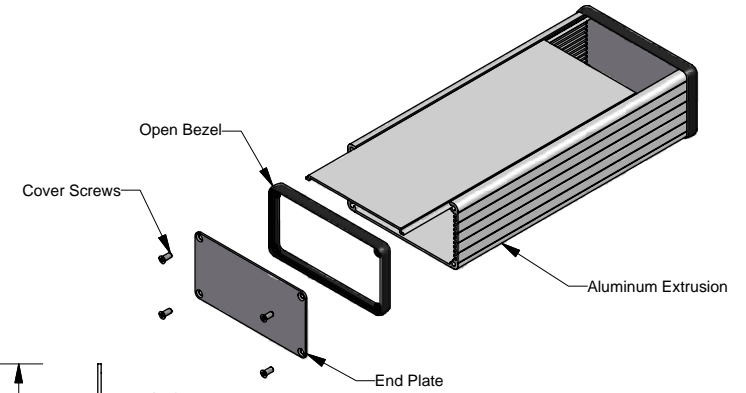

Extrusion

1455N2201

B

B

Slot Details

End Plate

Open Bezel

A

A

Note	
Purchased assembly includes box, belly plate, choice of bezel, cover screws and self adhesive rubber feet. Box made from Extruded Aluminum 6063.	
PART NUMBERS	
1455N2201 Open Bezel with Aluminum End Plate	
Clear Anodized	1455N2201
Black Anodized	1455N2201BK
ACCESSORIES	
Cover Screws (Pkg 100)	1455MS100
#6 Self Tapping Nickel Plated Screws	
Black Cover Screws (Pkg 100)	1455MS100BK
#6 Self Tapping Nickel Plated Screws	
Aluminum End Plates (Pkg 10)	1455NAL-10
Black Anodized Aluminum End Plates (Pkg 10)	1455NALBK-10
Open Plastic Bezels, Black (Pkg 10)	1455NBBK-10