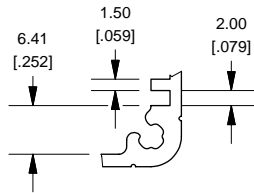

Extrusion

1455N2201

B

B

Slot Details

End Plate

Open Bezel

A

A

Note	
Purchased assembly includes box, belly plate, choice of bezel, cover screws and self adhesive rubber feet. Box made from Extruded Aluminum 6063.	
PART NUMBERS	
1455N2201 Open Bezel with Aluminum End Plate	
Clear Anodized	1455N2201
Black Anodized	1455N2201BK
ACCESSORIES	
Cover Screws (Pkg 100)	1455MS100
#6 Self Tapping Nickel Plated Screws	
Black Cover Screws (Pkg 100)	1455MS100BK
#6 Self Tapping Nickel Plated Screws	
Aluminum End Plates (Pkg 10)	1455NAL-10
Black Anodized Aluminum End Plates (Pkg 10)	1455NALBK-10
Open Plastic Bezels, Black (Pkg 10)	1455NBBK-10