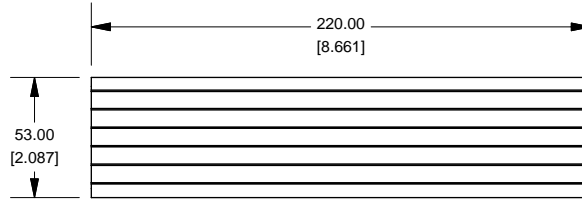

Extrusion

1455N2201

B

B

Slot Details

End Plate

Open Bezel

A

A

Note	
Purchased assembly includes box, belly plate, choice of bezel, cover screws and self adhesive rubber feet. Box made from Extruded Aluminum 6063.	
PART NUMBERS	
1455N2201 Open Bezel with Aluminum End Plate	
Clear Anodized	1455N2201
Black Anodized	1455N2201BK
ACCESSORIES	
Cover Screws (Pkg 100)	1455MS100
#6 Self Tapping Nickel Plated Screws	
Black Cover Screws (Pkg 100)	1455MS100BK
#6 Self Tapping Nickel Plated Screws	
Aluminum End Plates (Pkg 10)	1455NAL-10
Black Anodized Aluminum End Plates (Pkg 10)	1455NALBK-10
Open Plastic Bezels, Black (Pkg 10)	1455NBBK-10