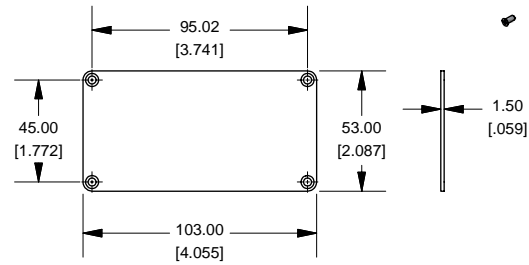

Extrusion

1455N2201

B

B

Slot Details

End Plate

Open Bezel

A

A

Note	
Purchased assembly includes box, belly plate, choice of bezel, cover screws and self adhesive rubber feet. Box made from Extruded Aluminum 6063.	
PART NUMBERS	
1455N2201 Open Bezel with Aluminum End Plate	
Clear Anodized	1455N2201
Black Anodized	1455N2201BK
ACCESSORIES	
Cover Screws (Pkg 100)	1455MS100
#6 Self Tapping Nickel Plated Screws	
Black Cover Screws (Pkg 100)	1455MS100BK
#6 Self Tapping Nickel Plated Screws	
Aluminum End Plates (Pkg 10)	1455NAL-10
Black Anodized Aluminum End Plates (Pkg 10)	1455NALBK-10
Open Plastic Bezels, Black (Pkg 10)	1455NBBK-10