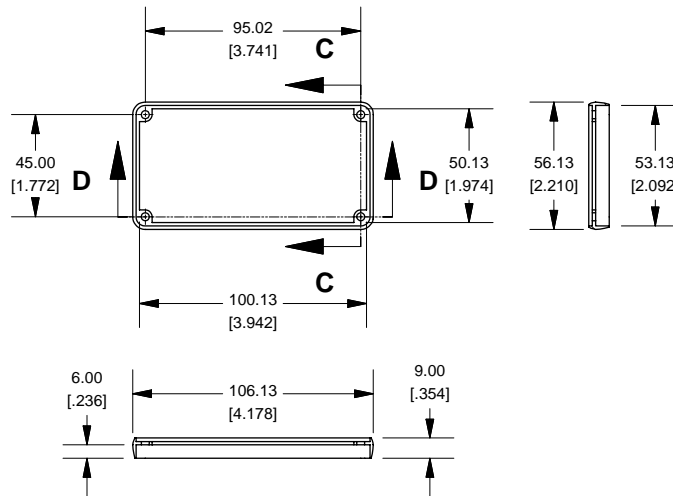

Extrusion

1455N2201

B

B

Slot Details

End Plate

Open Bezel

A

A

Note	
Purchased assembly includes box, belly plate, choice of bezel, cover screws and self adhesive rubber feet. Box made from Extruded Aluminum 6063.	
PART NUMBERS	
1455N2201 Open Bezel with Aluminum End Plate	
Clear Anodized	1455N2201
Black Anodized	1455N2201BK
ACCESSORIES	
Cover Screws (Pkg 100)	1455MS100
#6 Self Tapping Nickel Plated Screws	
Black Cover Screws (Pkg 100)	1455MS100BK
#6 Self Tapping Nickel Plated Screws	
Aluminum End Plates (Pkg 10)	1455NAL-10
Black Anodized Aluminum End Plates (Pkg 10)	1455NALBK-10
Open Plastic Bezels, Black (Pkg 10)	1455NBBK-10