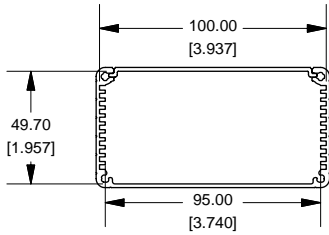

Extrusion

1455N2201

B

B

Slot Details

End Plate

Open Bezel

A

A

Note	
Purchased assembly includes box, belly plate, choice of bezel, cover screws and self adhesive rubber feet. Box made from Extruded Aluminum 6063.	
PART NUMBERS	
1455N2201 Open Bezel with Aluminum End Plate	
Clear Anodized	1455N2201
Black Anodized	1455N2201BK
ACCESSORIES	
Cover Screws (Pkg 100)	1455MS100
#6 Self Tapping Nickel Plated Screws	
Black Cover Screws (Pkg 100)	1455MS100BK
#6 Self Tapping Nickel Plated Screws	
Aluminum End Plates (Pkg 10)	1455NAL-10
Black Anodized Aluminum End Plates (Pkg 10)	1455NALBK-10
Open Plastic Bezels, Black (Pkg 10)	1455NBBK-10