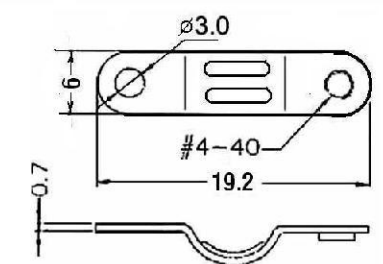

LONG SCREW:  
STEEL IN NICKEL PLATED (2 pcs)

CABLE CLAMP:  
STEEL IN NICKEL PLATED (2 pcs)

NUT: STEEL IN NICKEL PLATED  
(2 pcs)

FIXED SCREW:  
STEEL IN NICKEL PLATED  
PHILLIPS HEAD (2 pcs)

SCREW:  
STEEL IN NICKEL PLATED (2 pcs)

**COVER MATERIAL:**  
**G: ABS Grey Plastic**  
**B: ABS Black Plastic**  
**C: ABS Chromate Plated Metalized**

RoHS  
Compliant

力昱通實業有限公司

APPD. 核准 *Betty*  
 DWG. 製圖 *Lai*  
 DATE 制表日 2012/08/14

SCALE 比例 參考  
 UNIT 單位 MM  
 PAGE 張數 1 OF 1

TOLERANCE 容許公差  
 0 ±  
 .00 ±  
 ANG. ± 0.3  
 SIZE 紙張尺寸 A4  
 REV. 版本 A

PART NAME 品名  
 HOOD H01-15 XTXXI LONG SCREWS  
 INDIVIDUAL PACKAGE ROHS LOW-LEAD

PART NO.  
 料號 H01-15XT-Y