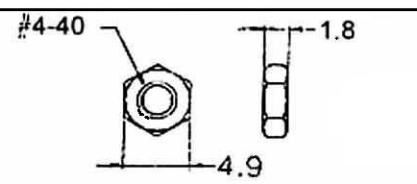

LONG SCREW:  
STEEL IN NICKEL PLATED (2 pcs)

CABLE CLAMP:  
STEEL IN NICKEL PLATED (2 pcs)

NUT: STEEL IN NICKEL PLATED  
(2 pcs)

FIXED SCREW:  
STEEL IN NICKEL PLATED  
PHILLIPS HEAD (2 pcs)

SCREW:  
STEEL IN NICKEL PLATED (2 pcs)

**COVER MATERIAL:**  
**G: ABS Grey Plastic**  
**B: ABS Black Plastic**  
**C: ABS Chromate Plated Metalized**

RoHS  
Compliant

力昱通實業有限公司

APPD. 核准 *Betty*  
 DWG. 製圖 *Lai*  
 DATE 制表日 2012/08/14

SCALE 比例 參考  
 UNIT 單位 MM  
 PAGE 張數 1 OF 1

TOLERANCE 容許公差  
 0 ±  
 .00 ±  
 ANG. ± 0.3  
 SIZE 紙張尺寸 A4  
 REV. 版本 A

PART NAME 品名  
 HOOD H01-15 XTXXI LONG SCREWS  
 INDIVIDUAL PACKAGE ROHS LOW-LEAD

PART NO.  
 料號 H01-15XT-Y