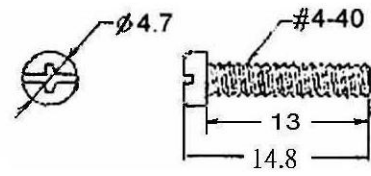

LONG SCREW:  
STEEL IN NICKEL PLATED (2 pcs)

CABLE CLAMP:  
STEEL IN NICKEL PLATED (2 pcs)

NUT: STEEL IN NICKEL PLATED  
(2 pcs)

FIXED SCREW:  
STEEL IN NICKEL PLATED  
PHILLIPS HEAD (2 pcs)

SCREW:  
STEEL IN NICKEL PLATED (2 pcs)

**COVER MATERIAL:**  
**G: ABS Grey Plastic**  
**B: ABS Black Plastic**  
**C: ABS Chromate Plated Metalized**

RoHS  
Compliant

力昱通實業有限公司

APPD. 核准 *Betty*  
 DWG. 製圖 *Lai*  
 DATE 制表日 2012/08/14

SCALE 比例 參考  
 UNIT 單位 MM  
 PAGE 張數 1 OF 1

TOLERANCE 容許公差  
 0 ±  
 .00 ±  
 ANG. ± 0.3  
 SIZE 紙張尺寸 A4  
 REV. 版本 A

PART NAME 品名  
 HOOD H01-15 XTXXI LONG SCREWS  
 INDIVIDUAL PACKAGE ROHS LOW-LEAD

PART NO.  
 料號 H01-15XT-Y