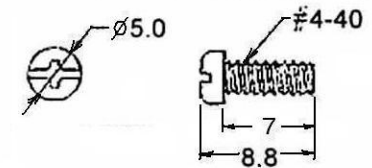

LONG SCREW:  
STEEL IN NICKEL PLATED (2 pcs)

CABLE CLAMP:  
STEEL IN NICKEL PLATED (2 pcs)

NUT: STEEL IN NICKEL PLATED  
(2 pcs)

FIXED SCREW:  
STEEL IN NICKEL PLATED  
PHILLIPS HEAD (2 pcs)

SCREW:  
STEEL IN NICKEL PLATED (2 pcs)

**COVER MATERIAL:**  
**G: ABS Grey Plastic**  
**B: ABS Black Plastic**  
**C: ABS Chromate Plated Metalized**

RoHS  
Compliant

力昱通實業有限公司

APPD. 核准 *Betty*  
 DWG. 製圖 *Lai*  
 DATE 制表日 2012/08/14

SCALE 比例 參考  
 UNIT 單位 MM  
 PAGE 張數 1 OF 1

TOLERANCE 容許公差  
 0 ±  
 .00 ±  
 ANG. ± 0.3  
 SIZE 紙張尺寸 A4  
 REV. 版本 A

PART NAME 品名  
 HOOD H01-15 XTXXI LONG SCREWS  
 INDIVIDUAL PACKAGE ROHS LOW-LEAD

PART NO.  
 料號 H01-15XT-Y