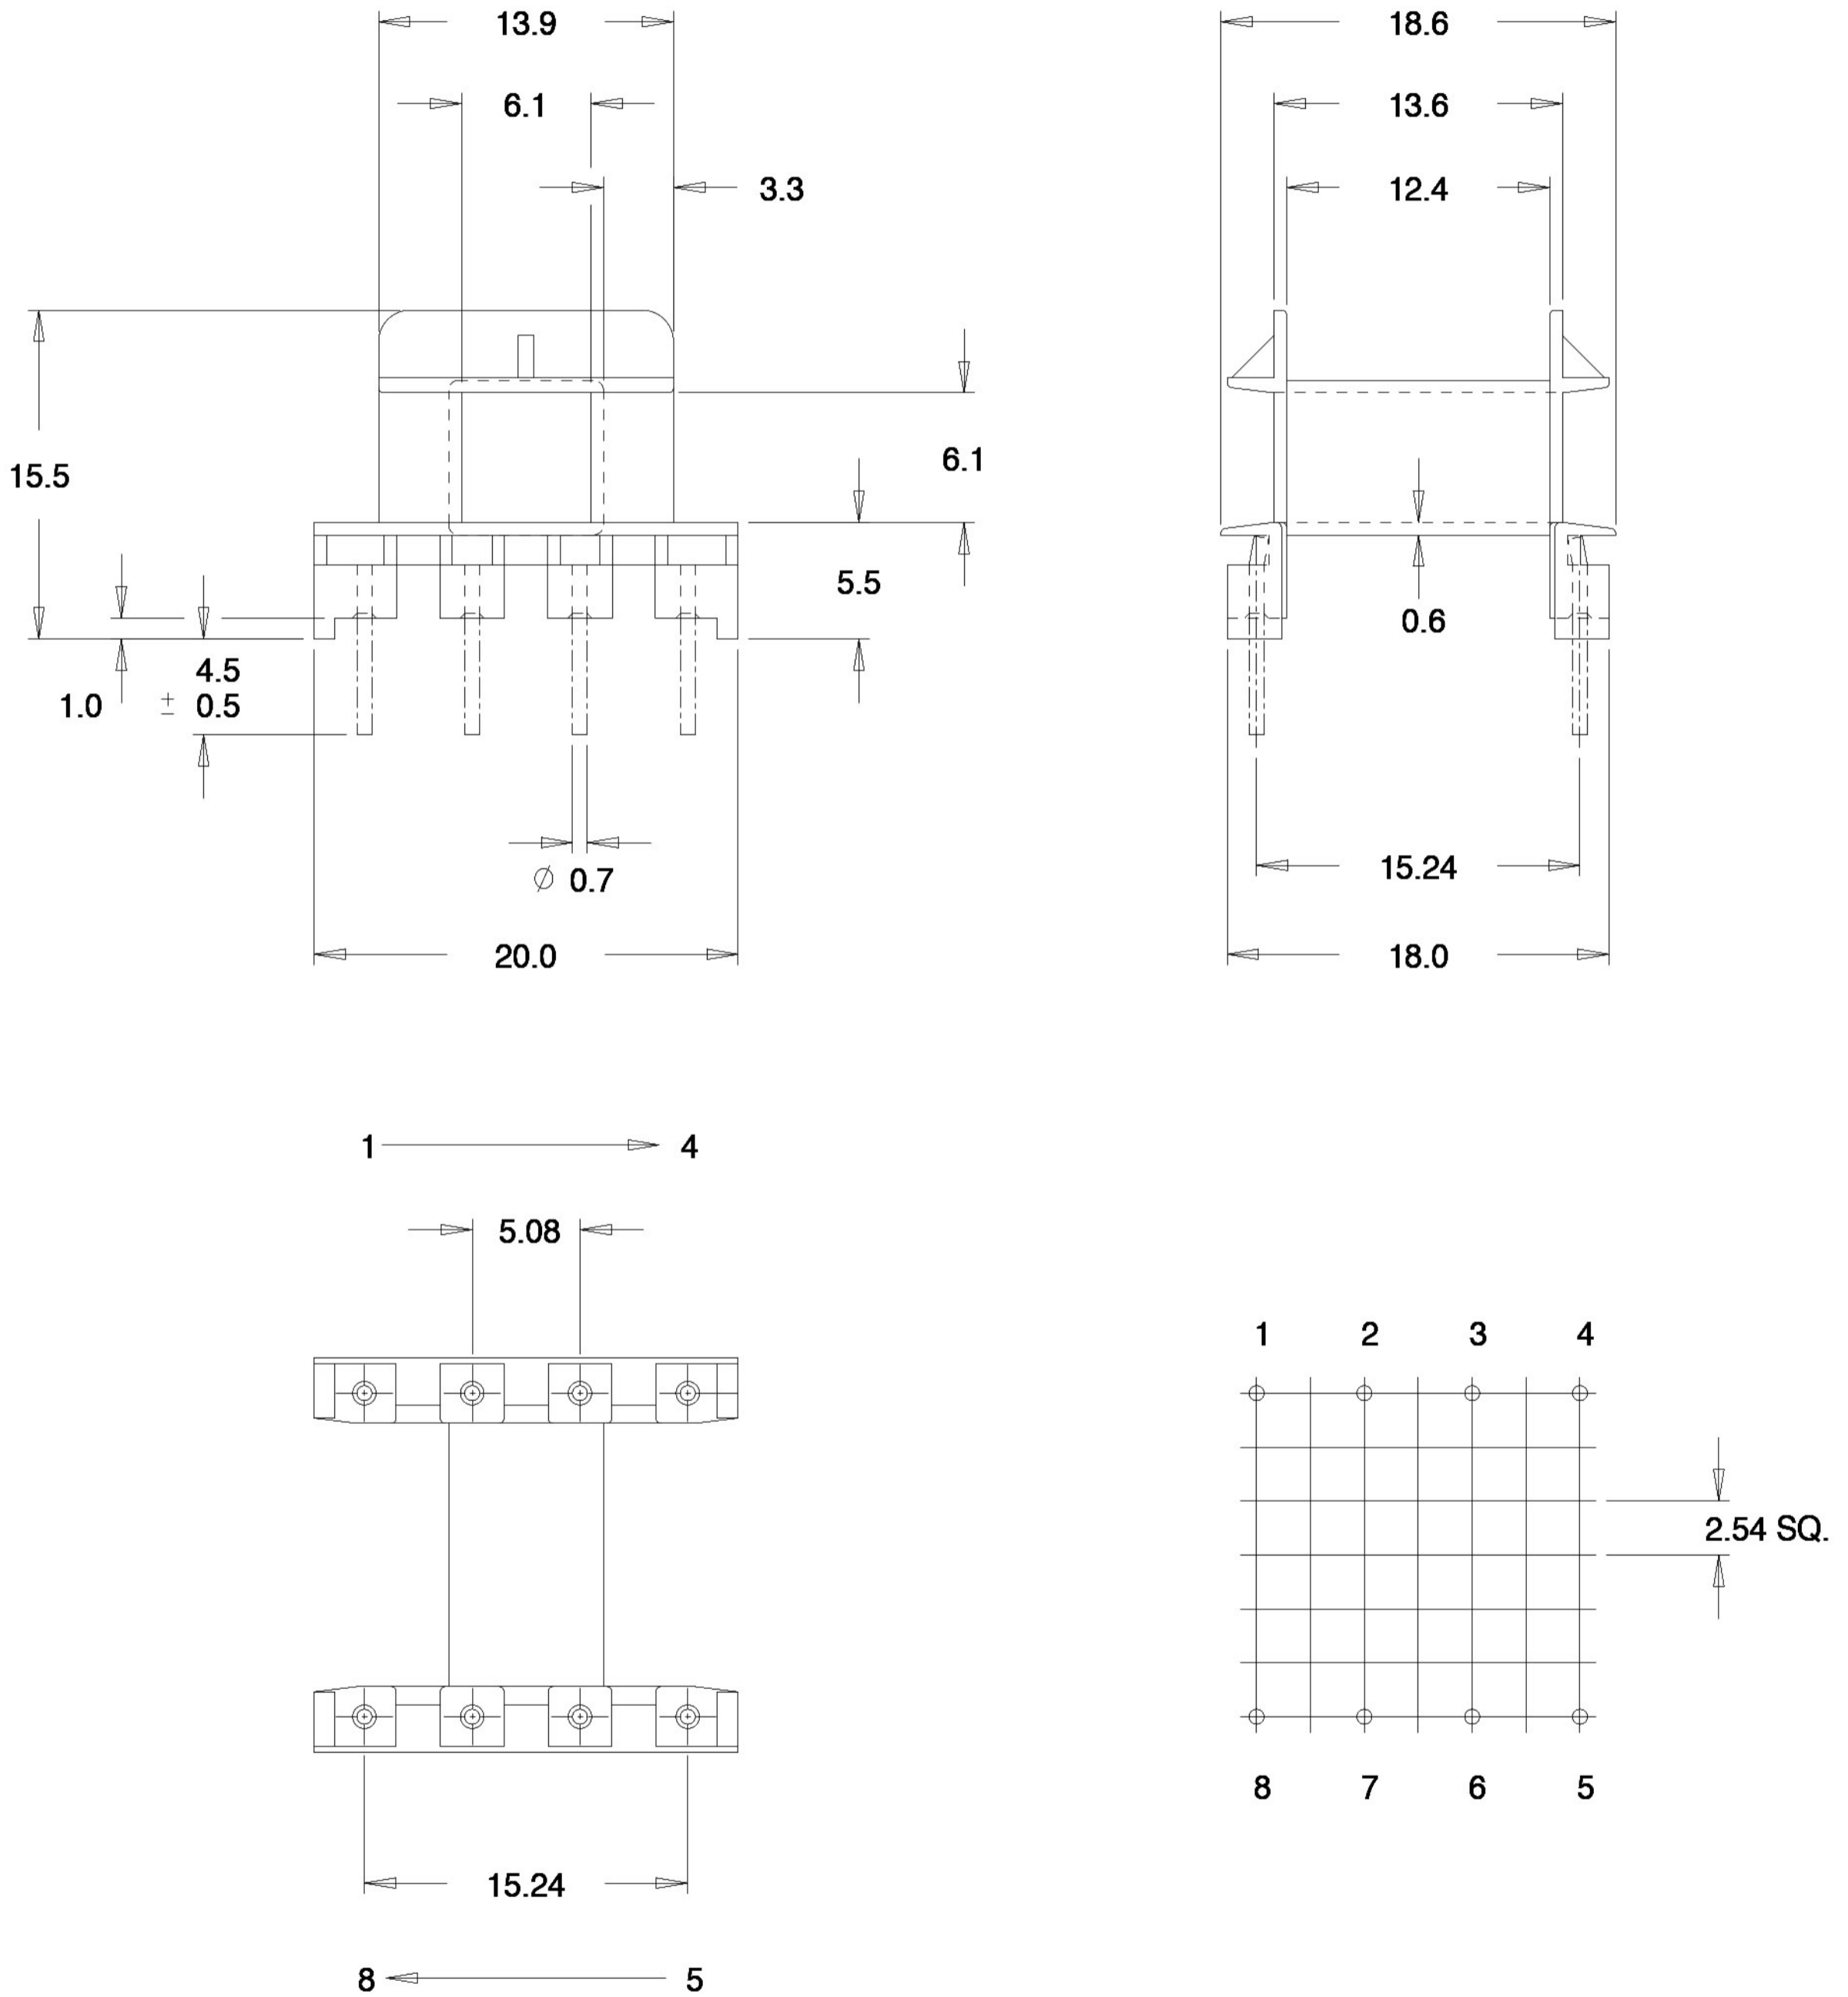

Part No. FE0070

EF 20/10/6 Horizontal Single Section Bobbin

Dimensions in millimetres.