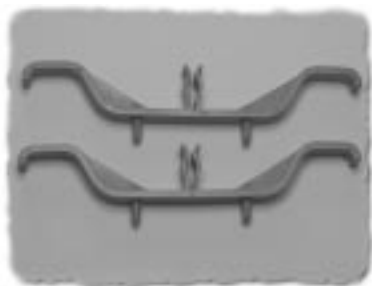

Cable Wraps, Rubber Feet & Bails

M795

- 4.8" (122mm) overall length
- grey plastic cord wrap
- simple installation: secured by two clips each (included)
- sold in pairs