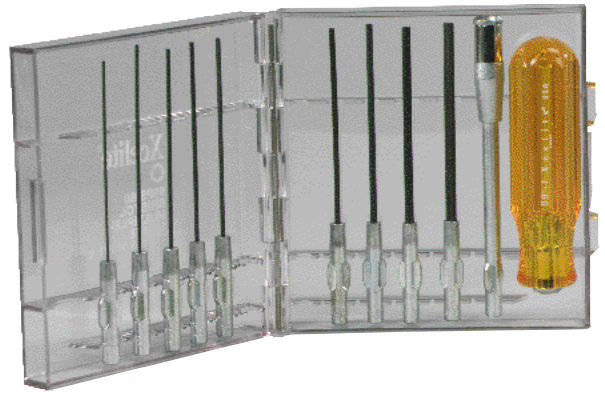

# 99PS60 Bristol multiple-spline socket type screwdriver set Inch sizes

- 11-piece set
- Convenient see-through stand-up plastic case

Cat No.	UPC No.	Packed	Inch	Inch		Shelf Pack
				mm	mm	
99PS60	037103482372	Boxed	Complete set	--	--	3
99PS60V	037103482389	Carded	Complete set carded	--	--	3
9961	037103483140	--	.048	4	102	6
9962	037103483157	--	.060	4	102	6
9963	037103483164	--	.069	4	102	6
9964	037103483171	--	.072	4	102	6
9965	037103483188	--	.076	4	102	6
9966	037103483195	--	.096	4	102	6
9967	037103483201	--	.111	4	102	6
9968	037103483218	--	.145	4	102	6
9969	037103483225	--	.183	4	102	6
991	037103482532	--	Regular handle	4	102	6
99X5	037103482501	--	Extension	4	102	6