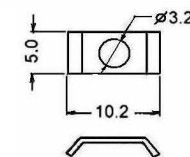

A: 7, 8, 9, 10, 11

**COVER MATERIAL:
ZINC ALLOY
NICKEL-PLATED**

NUT:
STEEL IN NICKEL PLATED
(2 pcs)

SCREW:
STEEL IN NICKEL PLATED
SLOTTED HEAD
(2 pcs)

WASHER:
STEEL IN NICKEL PLATED
(2 pcs)

FIXED SCREW:
STEEL IN NICKEL PLATED
PHILLIPS HEAD (2 pcs)

**RoHS
Compliant**

APPD. 核准		TOLERANCE 容許公差	PART NAME 品名
DWG. 製圖	SCALE 比例 參考	.0 ± .00 ± ANG. ± 0.5	HOOD M02-15VSXXI METAL COVER SHORT SCREWS INDIVIDUAL PACKAGE ROHS LOW-LEAD
DATE 制表日	UNIT 單位 M M	SIZE. 紙張尺寸 A 4	PART NO.
2012/09/11	PAGE 張數 1 OF 1	REV. 版次 A	料號 M02-15V-Y