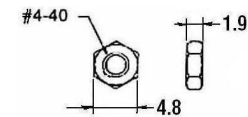

A: 7, 8, 9, 10, 11

**COVER MATERIAL:
ZINC ALLOY
NICKEL-PLATED**

NUT:
STEEL IN NICKEL PLATED
(2 pcs)

SCREW:
STEEL IN NICKEL PLATED
SLOTTED HEAD
(2 pcs)

WASHER:
STEEL IN NICKEL PLATED
(2 pcs)

FIXED SCREW:
STEEL IN NICKEL PLATED
PHILLIPS HEAD (2 pcs)

**RoHS
Compliant**

APPD. 核准		TOLERANCE 容許公差	PART NAME 品名
DWG. 製圖	SCALE 比例 參考	.0 ± .00 ± ANG. ± 0.5	HOOD M02-15VSXXI METAL COVER SHORT SCREWS INDIVIDUAL PACKAGE ROHS LOW-LEAD
DATE 制表日	UNIT 單位 M M	SIZE. 紙張尺寸 A 4	PART NO.
2012/09/11	PAGE 張數 1 OF 1	REV. 版次 A	料號 M02-15V-Y