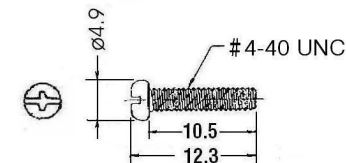

A: 7, 8, 9, 10, 11

**COVER MATERIAL:
ZINC ALLOY
NICKEL-PLATED**

NUT:
STEEL IN NICKEL PLATED
(2 pcs)

SCREW:
STEEL IN NICKEL PLATED
SLOTTED HEAD
(2 pcs)

WASHER:
STEEL IN NICKEL PLATED
(2 pcs)

FIXED SCREW:
STEEL IN NICKEL PLATED
PHILLIPS HEAD (2 pcs)

**RoHS
Compliant**

APPD. 核准		TOLERANCE 容許公差	PART NAME 品名
DWG. 製圖	SCALE 比例 參考	.0 ± .00 ± ANG. ± 0.5	HOOD M02-15VSXXI METAL COVER SHORT SCREWS INDIVIDUAL PACKAGE ROHS LOW-LEAD
DATE 制表日	UNIT 單位 M M	SIZE. 紙張尺寸 A 4	PART NO.
2012/09/11	PAGE 張數 1 OF 1	REV. 版次 A	料號 M02-15V-Y