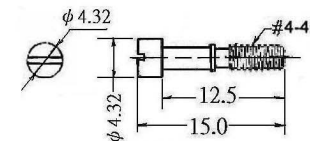

A: 7, 8, 9, 10, 11

**COVER MATERIAL:
ZINC ALLOY
NICKEL-PLATED**

NUT:
STEEL IN NICKEL PLATED
(2 pcs)

SCREW:
STEEL IN NICKEL PLATED
SLOTTED HEAD
(2 pcs)

WASHER:
STEEL IN NICKEL PLATED
(2 pcs)

FIXED SCREW:
STEEL IN NICKEL PLATED
PHILLIPS HEAD (2 pcs)

**RoHS
Compliant**

APPD. 核准		TOLERANCE 容許公差	PART NAME 品名
DWG. 製圖	SCALE 比例 參考	.0 ± .00 ± ANG. ± 0.5	HOOD M02-15VSXXI METAL COVER SHORT SCREWS INDIVIDUAL PACKAGE ROHS LOW-LEAD
DATE 制表日	UNIT 單位 M M	SIZE. 紙張尺寸 A 4	PART NO.
2012/09/11	PAGE 張數 1 OF 1	REV. 版次 A	料號 M02-15V-Y