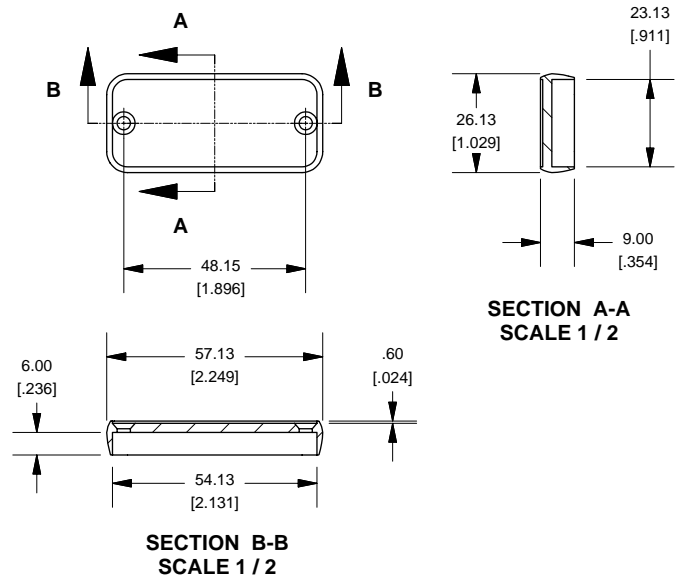

Extrusion

Slot Details

1455C802

Closed Bezel

Note	
Purchased assembly includes box, belly plate, bezel, cover screws and self adhesive rubber feet. Box made from Extruded Aluminum 6063.	
PART NUMBERS	
1455C802 Closed Plastic Bezel	
Clear Anodized	1455C802
Black Anodized	1455C802BK
ACCESSORIES	
Cover Screws (Pkg 100)	1455MS100
#6 Self Tapping Nickel Plated Screws	1455MS100BK
Black Cover Screws (Pkg 100)	1455MS100BK
#6 Self Tapping Nickel Plated Screws	1455MS100BK
Closed Plastic Bezels, Black (Pkg 10)	1455CPLBK-10