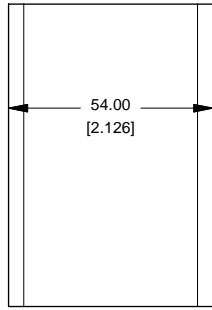

Extrusion

Slot Details

1455C802

Closed Bezel

Note	
Purchased assembly includes box, belly plate, bezel, cover screws and self adhesive rubber feet. Box made from Extruded Aluminum 6063.	
PART NUMBERS	
1455C802 Closed Plastic Bezel	
Clear Anodized	1455C802
Black Anodized	1455C802BK
ACCESSORIES	
Cover Screws (Pkg 100)	1455MS100
#6 Self Tapping Nickel Plated Screws	1455MS100BK
Black Cover Screws (Pkg 100)	1455MS100BK
#6 Self Tapping Nickel Plated Screws	1455MS100BK
Closed Plastic Bezels, Black (Pkg 10)	1455CPLBK-10