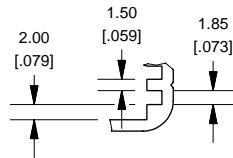

Extrusion

Slot Details

1455C802

Closed Bezel

Note	
Purchased assembly includes box, belly plate, bezel, cover screws and self adhesive rubber feet. Box made from Extruded Aluminum 6063.	
PART NUMBERS	
1455C802 Closed Plastic Bezel	
Clear Anodized	1455C802
Black Anodized	1455C802BK
ACCESSORIES	
Cover Screws (Pkg 100)	1455MS100
#6 Self Tapping Nickel Plated Screws	1455MS100BK
Black Cover Screws (Pkg 100)	1455MS100BK
#6 Self Tapping Nickel Plated Screws	1455MS100BK
Closed Plastic Bezels, Black (Pkg 10)	1455CPLBK-10