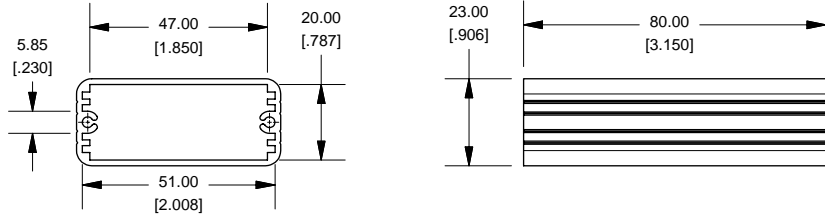

Extrusion

Slot Details

1455C802

Closed Bezel

Note	
Purchased assembly includes box, belly plate, bezel, cover screws and self adhesive rubber feet. Box made from Extruded Aluminum 6063.	
PART NUMBERS	
1455C802 Closed Plastic Bezel	
Clear Anodized	1455C802
Black Anodized	1455C802BK
ACCESSORIES	
Cover Screws (Pkg 100)	1455MS100
#6 Self Tapping Nickel Plated Screws	1455MS100BK
Black Cover Screws (Pkg 100)	1455MS100BK
#6 Self Tapping Nickel Plated Screws	1455MS100BK
Closed Plastic Bezels, Black (Pkg 10)	1455CPLBK-10