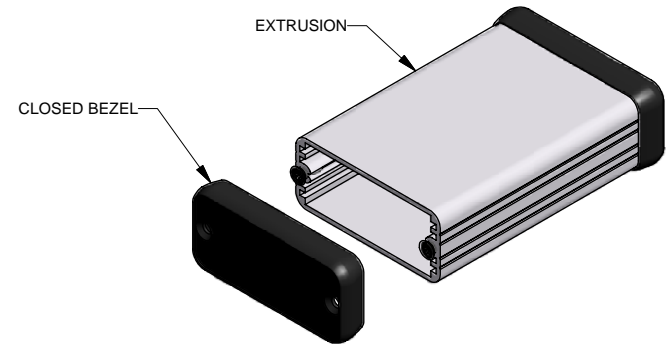

Extrusion

Slot Details

1455C802

Closed Bezel

Note	
Purchased assembly includes box, belly plate, bezel, cover screws and self adhesive rubber feet. Box made from Extruded Aluminum 6063.	
PART NUMBERS	
1455C802 Closed Plastic Bezel	
Clear Anodized	1455C802
Black Anodized	1455C802BK
ACCESSORIES	
Cover Screws (Pkg 100)	1455MS100
#6 Self Tapping Nickel Plated Screws	1455MS100BK
Black Cover Screws (Pkg 100)	1455MS100BK
#6 Self Tapping Nickel Plated Screws	1455MS100BK
Closed Plastic Bezels, Black (Pkg 10)	1455CPLBK-10